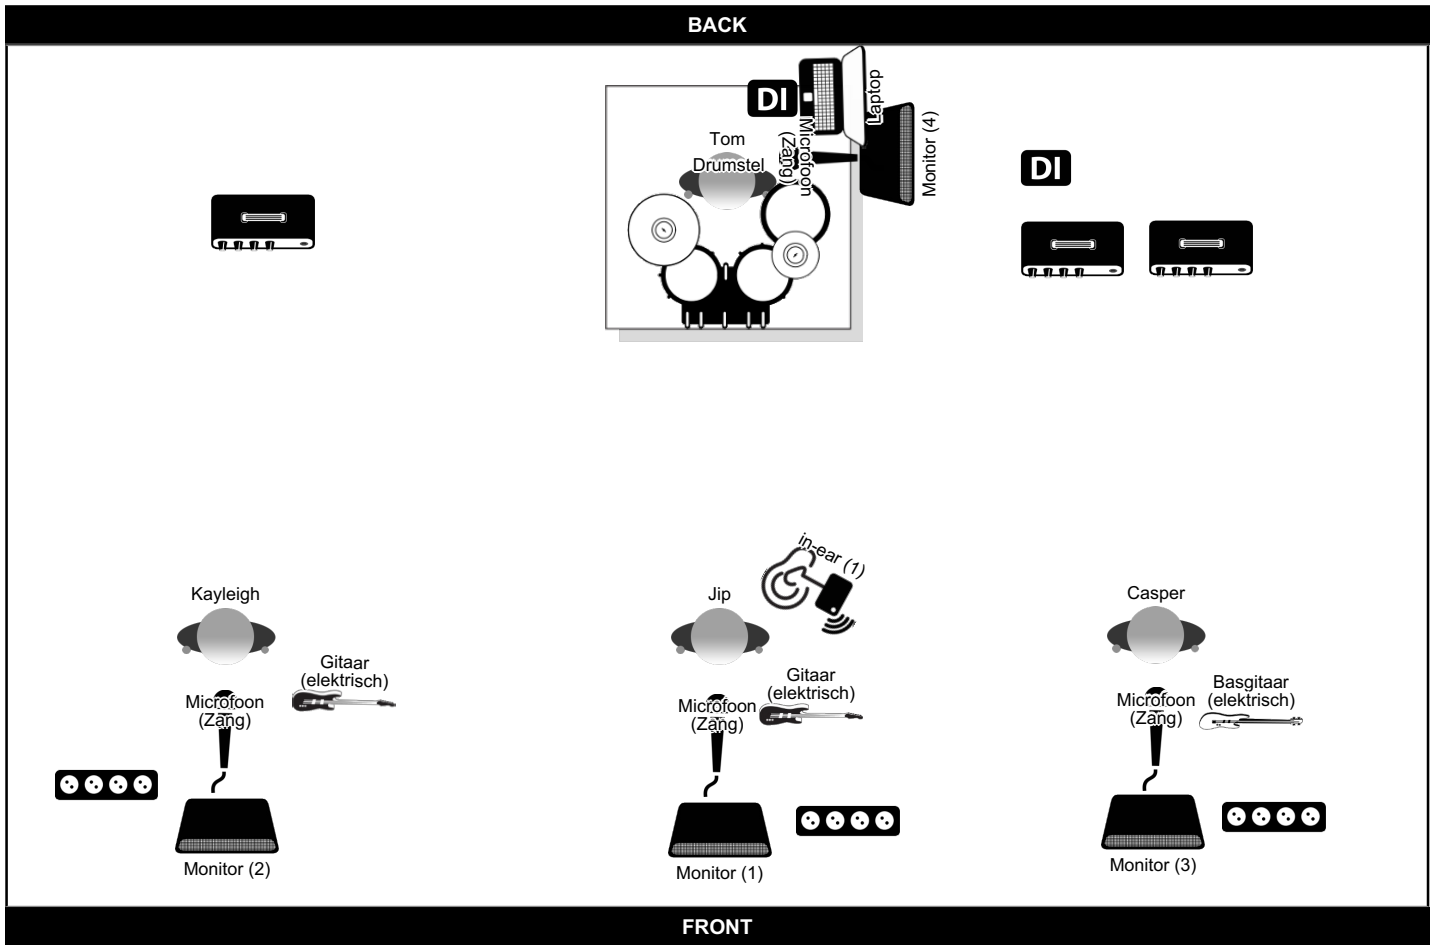

<https://www.thehearted.com>

Contact: Kayleigh van der Wijst (+316 51670733 / info@thehearted.com)

Extra Info

We have one vegetarian bandmember.

The length of our backdrop is 3 meter.

On stage we would like to have:

4 bottles of water

Gaffa tape

Drum rug

Monitor Groepen

Groep	Geluidsmix
Groep 1	vocal 1 and 2, guitar 1 and 2, drums
Groep 2	vocal 1 and 2, guitar 1 and 2, kickdrum
Groep 3	vocal 1 and 2, bass, drums, guitar 1 and 2
Groep 4	bass, guitar 1 and 2, vocal 1 and 2

The Hearted (stage plan/technical rider)

Contact: Kayleigh van der Wijst (+316 51670733 / info@thehearted.com)

Priklijst

Kanaal	Bandlid	Instrument	Mic / DI	Insert
1	Tom	Bassdrum		
2	Tom	Snare		
3	Tom	Hi hat		
4	Tom	Hi tom		
5	Tom	Floor tom		
6	Tom	Overhead left		
7	Tom	Overhead right		
8	Tom	Interface (left)	DI	
9	Tom	Interface (right)	DI	
10	Tom	Laptop		
11	Casper	Bass guitar	DI	
12	Jip	Guitar		
13	Kayleigh	Guitar		
14	Jip	Mic (Lead)	Shure SM58	
15	Kayleigh	Mic (lead)	Shure SM58	
16	Casper	Mic (Backing)	Shure SM58	
17	Tom	Mic (Backing)	Shure SM58	